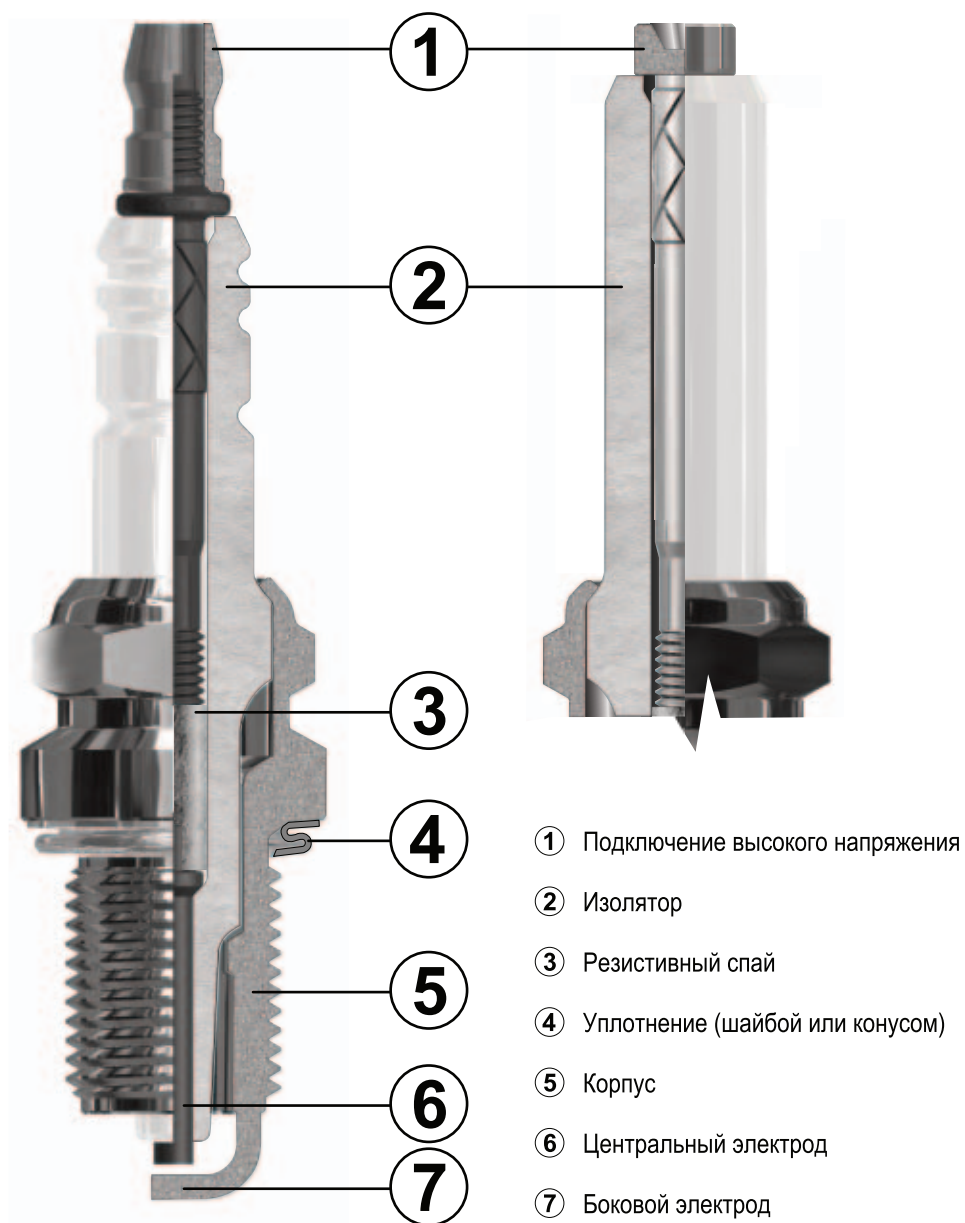

СВЕЧА ЗАЖИГАНИЯ В РАЗРЕЗЕ