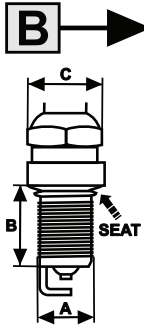

## METAL SHELL DIMENSIONS

A B BB C D E F G H J K L M N NA P Q R S T U 3V X

TYPE	A	B	C	CONICAL SEAT	GASKET SEAT
A	M10x1,00	19mm	16mm		●
B	M12x1,25	19mm	16mm		●
BB	M12x1,25	19mm	18mm		●
C	M10x1,00	26,5mm	14mm		●
D	M14x1,25	19mm	16mm		●
E	M14x1,25	26,5mm	16mm		●
F	M18x1,50	11,2mm	21mm	●	
G	M14x1,25	17,5mm	16mm	●	
H	M14x1,25	11,2mm	16mm	●	
J	M14x1,25	9,5mm	21mm		●
K	M14x1,25	9,5mm	21mm		●
L	M14x1,25	19mm	21mm		●