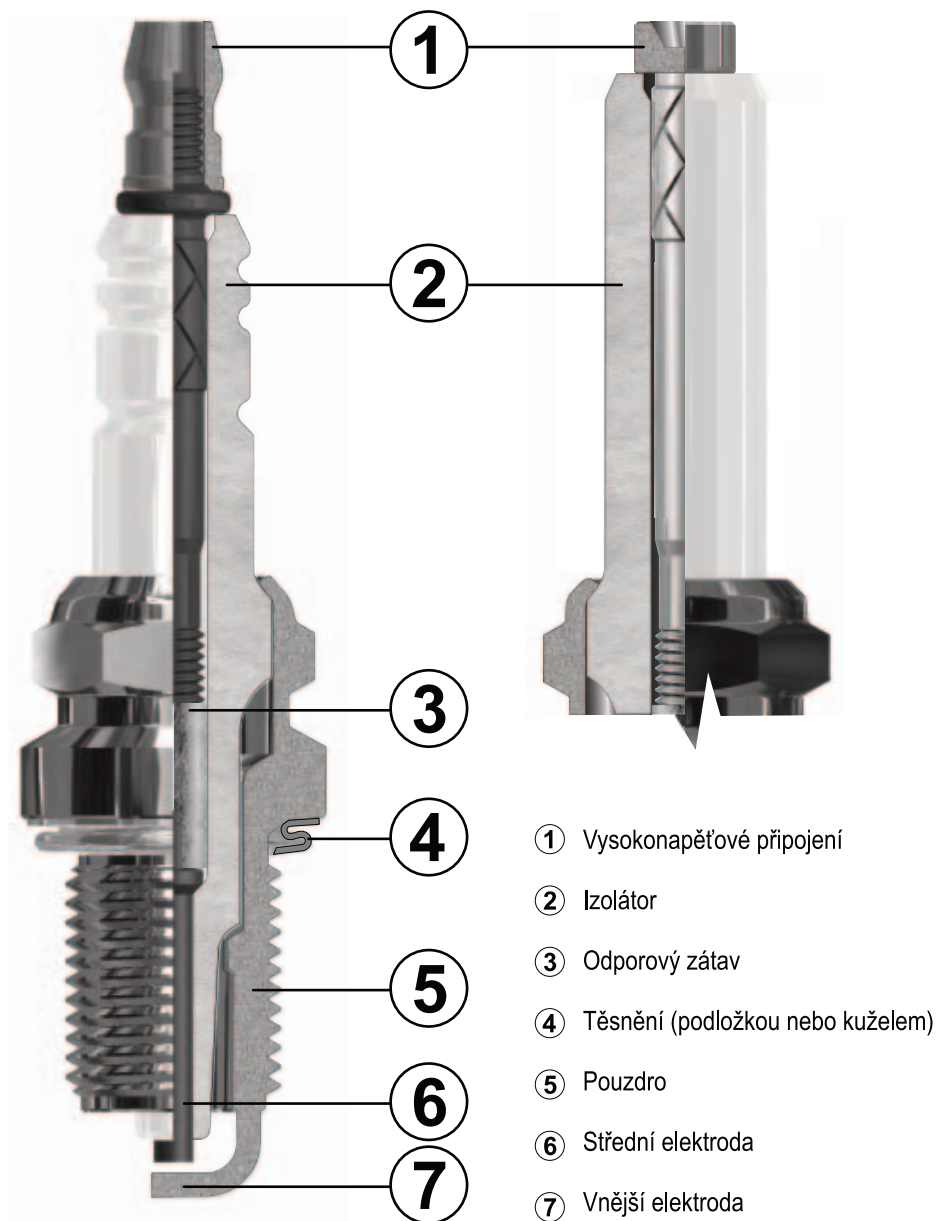

ŘEZ ZAPALOVACÍ SVÍČKOU